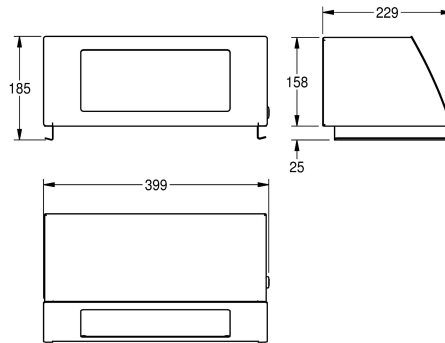

## KWC STRATOS

Folding self-closing lid for waste bin

Modell-Linie: STRATOS | STRX608

Accessories | Complementary parts accessories

### KWC-No.

**2000057231**

Dimensions 399 x 185 x 229 mm (W x H x D)

Folding self-closing lid for waste bin STRX607, stainless steel, surface satin finished, front with InoxPlus surface refinement for the reduction of finger marks and better cleaning characteristics (easy to clean), material thickness 1.5 mm, inclined front with selfclosing

lid, cylinder lock with KWC standard key, includes stainless steel screws and dowels, without waste bin.

Dimensions 396 x 183 x 229 mm (W x H x D)

### Technical Data

lock
material
material code
material thickness
overall depth
overall height
overall width
slot height
slot width
surface treatment
type of fixing
type of mounting

key-lock
stainless steel
1.4301 Chrome Nickel steel V2A
1.5 mm
229 mm
185 mm
399 mm
120 mm
264 mm
InoxPlus (anti fingerprint)
screw
on waste bin