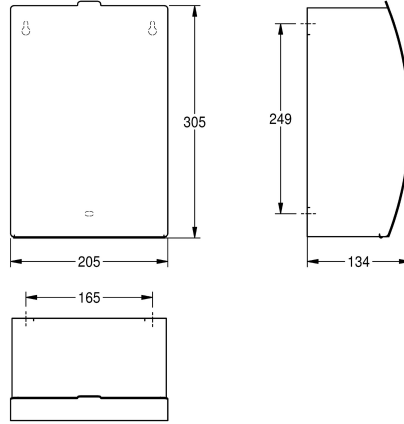

KWC STRATOS Hygiene waste bin for wall mounting

Modell-Linie: STRATOS | STRX611
Accessories | Hygiene bins

KWC-No.

2000057375

Dimensions 205 x 305 x 134 mm (W x H x D)

Sanitary towel and disposal bin for wall mounting, stainless steel, surface satin finished, front with InoxPlus surface refinement for the reduction of finger marks and better cleaning characteristics (easy to clean), material thickness 1.5 mm, curved front cover, approx. 3.8

liter capacity, folding selfclosing lid with piano hinge, removable plastic container inside, includes stainless steel screws and dowels.

Dimensions 205 x 305 x 134 mm (W x H x D)

Technical Data

bag holder
filling volume
lid
lock
material
material code
material thickness
overall depth
overall height
overall width
surface treatment
type of fixing
type of mounting

No
3.8 Liter
Yes
no lock
stainless steel
1.4301 Chrome Nickel steel V2A
1.5 mm
134 mm
305 mm
205 mm
InoxPlus (anti fingerprint)
screw
wall mounting

**INOX
PLUS**