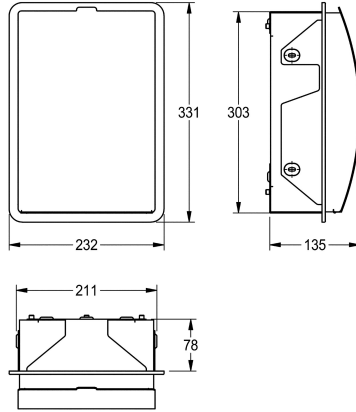

KWC STRATOS

Hygiene waste bin for recessed mounting

Modell-Linie: STRATOS | STRX611E

Accessories | Hygiene bins

KWC-No.

2000057376

Dimensions 232 x 331 x 134 mm (W x H x D)

Sanitary towel and disposal bin for recessed mounting, stainless steel, surface satin finished, front with InoxPlus surface refinement for the reduction of finger marks and better cleaning characteristics (easy to clean), material thickness 1.5 mm, curved front cover, approx. 3.8 liter capacity, folding selfclosing lid with piano hinge,

removable plastic container inside, includes stainless steel screws and dowels.

Dimensions 232 x 331 x 141 mm (W x H x D)

Technical Data

bag holder
filling volume
lid
lock
material
material code
material thickness
overall depth
overall height
overall width
surface treatment
type of fixing
type of mounting

No
3.8 Liter
Yes
no lock
stainless steel
1.4301 Chrome Nickel steel V2A
1.5 mm
135 mm
331 mm
232 mm
InoxPlus (anti fingerprint)
screw
recessed mounting

INOX PLUS