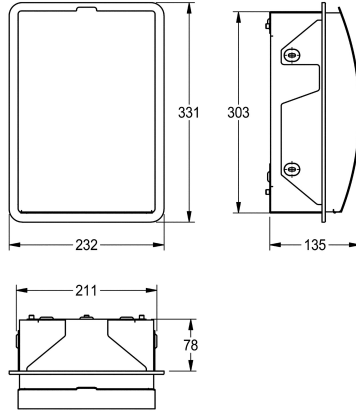

## KWC STRATOS

Hygiene waste bin for recessed mounting

Modell-Linie: STRATOS | STRX611E

Accessories | Hygiene bins

### KWC-No.

**2000057376**

Dimensions 232 x 331 x 134 mm (W x H x D)

Sanitary towel and disposal bin for recessed mounting, stainless steel, surface satin finished, front with InoxPlus surface refinement for the reduction of finger marks and better cleaning characteristics (easy to clean), material thickness 1.5 mm, curved front cover, approx. 3.8 liter capacity, folding selfclosing lid with piano hinge,

removable plastic container inside, includes stainless steel screws and dowels.

Dimensions 232 x 331 x 141 mm (W x H x D)

### Technical Data

bag holder
filling volume
lid
lock
material
material code
material thickness
overall depth
overall height
overall width
surface treatment
type of fixing
type of mounting

no
3.8 Liter
yes
no lock
stainless steel
1.4301 Chrome Nickel steel V2A
1.5 mm
135 mm
331 mm
232 mm
InoxPlus (anti fingerprint)
screw
recessed mounting