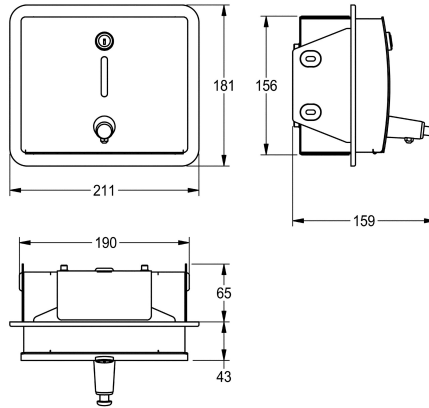

KWC STRATOS

Soap dispenser for recessed mounting

Modell-Linie: STRATOS | STRX619E

Accessories | Soap dispensers

KWC-No.

2000057385

Dimensions 211 x 181 x 159 mm (W x H x D)

Soap dispenser for recessed mounting, stainless steel, surface satin finished, front with InoxPlus surface refinement for the reduction of finger marks and better cleaning characteristics (easy to clean), material thickness 1.5 mm, curved front cover with inspection window, cylinder lock with KWC standard key, suitable for liquid

soaps and lotions, 1 liter soap tank, push button on front, includes stainless steel screws and dowels.

Dimensions 211 x 181 x 159 mm (W x H x D)

Technical Data

filling quantity
filling quantity uom
lock
material
material code
material thickness
overall depth
overall height
overall width
surface finish
surface treatment
type of consumable
type of fixing
type of mounting
type of operation
type of soap container

1
liter
key-lock
stainless steel
1.4301 Chrome Nickel steel V2A
1.5 mm
159 mm
181 mm
211 mm
satin finished
InoxPlus (anti fingerprint)
liquid soap
screw
recessed mounting
manual operation
integrated refillable tank

INOX PLUS

Consumables

KWC STRATOS

Soap dispenser for recessed mounting

Modell-Linie: STRATOS | STRX619E

Accessories | Soap dispensers

Liquid soap

2030058103