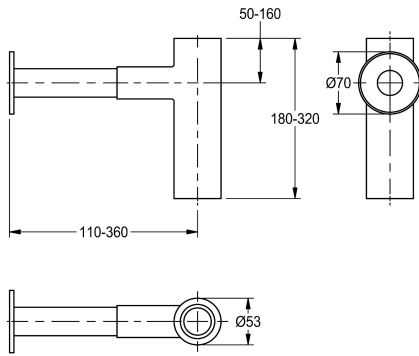

KWC

Trap

Modell-Linie: WASHPLACES-ACCS | XINX140

Washbasins & Washtroughs | Complementary parts wash basins

KWC-No.

2000057417

Trap "Clic"

Trap "Clic", chromated brass trap, surface high polished, extendable (max. 360 mm) and height adjustable (max. 320 mm).

Technical Data

quantity

1

quantity uom

piece