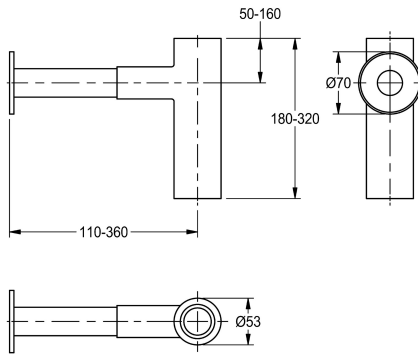

### Trap

Modell-Linie: WASHPLACES-ACCS | XINX140

Washbasins & Washtroughs | Complementary parts wash basins

#### KWC-No.

**2000057417**

Trap "Clic"

Trap "Clic", chromated brass trap, surface high polished, extendable (max. 360 mm) and height adjustable (max. 320 mm).

#### Technical Data

quantity

1

quantity uom

piece