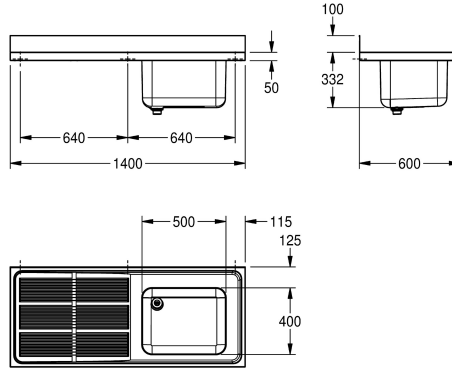

KWC MAXIMA Commercial sink

Modell-Linie: MAXIMA | MAXS 117-140
Catering sinks | Catering sinks

KWC-No.

2000057662
Drip section right

2000057700
Drip section left

drainer position

right

left

Commercial sink for inset or wall mounting, stainless steel, surface satin finished, material thickness 1 mm, deep drawn seamless welded bowl with dimensions, without overflow and 80 mm tap ledge, bowl left or right, 1 1/2" waste with two part overflow tube consisting of perforated stainless steel tube and plastic tube, drain

board with ruffle and slanted to bowl, drain board with reinforced stainless steel bracket, 100 mm rear upstand, wall mounting brackets optional, drilling holes for wall mounting prelasered.

Drain board left

Technical Data

bowl - bowl height

300 mm

bowl finish

satin finished

bowl - depth

400 mm

bowl - width

500 mm

drainer position

left

drainer or storage

drainer

drainer / storage board quanti

1-Temperature exchange equipme

material

stainless steel

material code

1.4301 Chrome Nickel steel V2A

material thickness

1 mm

noise prevention

Yes

overall depth

600 mm

overall height

432 mm

overall width

1,400 mm

rear upstand

Yes

surface finish

satin finished

tap ledge

Yes

type of mounting

mounted on product

waste hole position

left back corner

waste hole projection

221 mm

waste kit included

Yes

waste size

DN 40

Optional Accessories