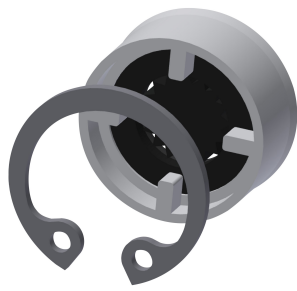

KWC AQUAJET-Slimline Shower head for wall connection

Modell-Linie: AQUAJET-SLIMLINE | AQUA751
Showers | Shower heads

KWC-No.

2000065932

With 0.15 l/s flow regulator.

AQUAJET-Slimline shower head DN 15 with plastic jet face with anti-calcification system and low aerosol formation, for wall

spout projection

58 mm

surface material

chrome

adjustable tilt angle

No

type

shower head

2030027586
ESHHE0004

Flow controller 12.0 l/min

2000104783
ESHHE0002

Anti-twist protection

2000101108
ZAQUA004

Adhesive flange

2000101467
ZAQUA701

KWC AQUAJET-Slimline Shower head for wall connection

Modell-Linie: AQUAJET-SLIMLINE | AQUA751
Showers | Shower heads

AQUAFIX bar

2000104310
ZCMPX005

Spare Parts

Spare part set

2000104849
ESHAS0001

Flow controller 9,0 l/min

2000104782
ESHHE0001
