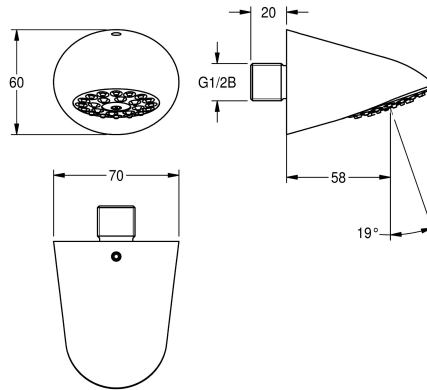

KWC AQUAJET-Slimline Shower head for wall connection

Modell-Linie: AQUAJET-SLIMLINE | AQUA751
Showers | Shower heads

KWC-No.

2000065932

With 0.15 l/s flow regulator.

AQUAJET-Slimline shower head DN 15 with plastic jet face with anti-calcification system and low aerosol formation, for wall

connection, polished chromium-plated brass. With flow controller 9.0 l/min.

Technical Data

diameter nominal

DN 15

minimum flow pressure

1 bar

sound insulation

No

spout projection

58 mm

surface material

chrome

adjustable tilt angle

No

type

shower head

Modell-Linie: AQUAJET-SLIMLINE | AQUA751
Showers | Shower heads

AQUAFIX bar

2000104310
ZCMPX005

Spare Parts

Spare part set

2000104849
ESHAS0001

Flow controller 9,0 l/min

2000104782
ESHHE0001
