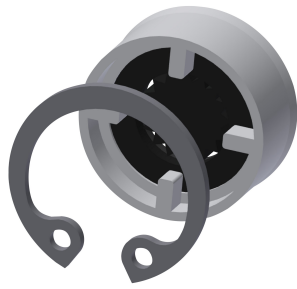

KWC AQUAJET-Slimline Shower head for wall connection

Modell-Linie: AQUAJET-SLIMLINE | AQUA751
Showers | Shower heads

KWC-No.

2000065932

With 0.15 l/s flow regulator.

AQUAJET-Slimline shower head DN 15 with plastic jet face with anti-calcification system and low aerosol formation, for wall

spout projection

58 mm

surface material

chrome

adjustable tilt angle

no

type

shower head

2030027586
ESHHE0004

Flow controller 12.0 l/min

2000104783
ESHHE0002

Anti-twist protection

2000101108
ZAQUA004

Adhesive flange

2000101467
ZAQUA701

KWC AQUAJET-Slimline Shower head for wall connection

Modell-Linie: AQUAJET-SLIMLINE | AQUA751
Showers | Shower heads

AQUAFIX bar

2000104310
ZCMPX005

Spare Parts

Spare part set

2000104849
ESHAS0001

Flow controller 9,0 l/min

2000104782
ESHHE0001
