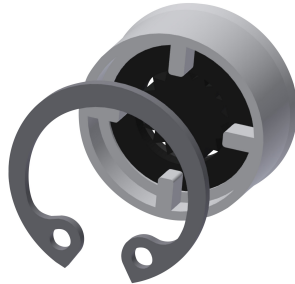

Flow controller 12.0 l/min

2000104783
ESHHE0002