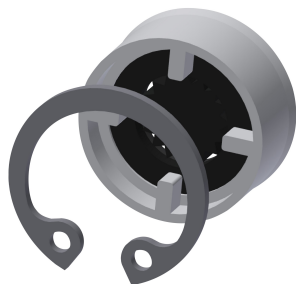

KWC AQUAJET-Slimline Shower head for wall connection

Modell-Linie: AQUAJET-SLIMLINE | AQUA751
Showers | Shower heads

AQUAFIX bar

2000104310
ZCMPX005

Spare Parts

Flow controller 9,0 l/min

2000104782
ESHHE0001