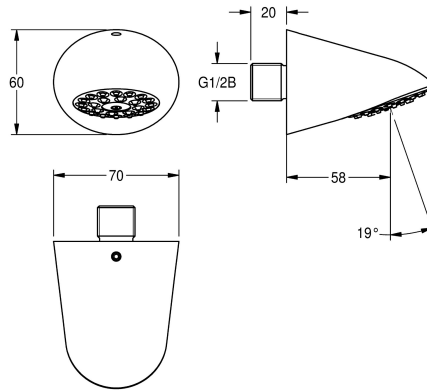

## KWC AQUAJET-Slimline Shower head for wall connection

Modell-Linie: AQUAJET-SLIMLINE | AQUA751  
Showers | Shower heads

### KWC-No.

**2000065932**

With 0.15 l/s flow regulator.

AQUAJET-Slimline shower head DN 15 with plastic jet face with anti-calcification system and low aerosol formation, for wall

connection, polished chromium-plated brass. With flow controller 9.0 l/min.

### Technical Data

diameter nominal

DN 15

minimum flow pressure

1 bar

sound insulation

no

spout projection

58 mm

surface material

chrome

adjustable tilt angle

no

type

shower head

type of connection