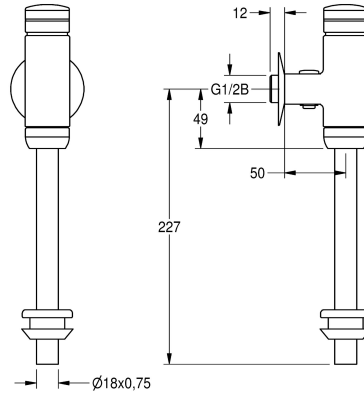

KWC AQUALINE Urinal flush valve

Modell-Linie: AQUALINE | AQRM460
Flushing systems | Self closing urinal flushing system

KWC-No.

2000065995

AQUALINE – urinal flush valve DN 15

2000100071

All-metal construction

AQUALINE urinal flush valve DN 15 for surface installation, flushing quantity and volume flow adjustable, with lockable water quantity

regulator, inlet pipe and connector, polished chromium-plated brass, push cap and screw fitting in chromium-plated plastic.

Technical Data

calculation flow rate cold wat
Flushing volume adjustable
functional principle
diameter nominal
inlet size
material fitting
maximum flow pressure
maximum flushing flow
maximum flush water volume
minimum flow pressure
minimum flushing flow
minimum flush water volume
protective shutdown
sound insulation
surface finish fitting
type of flushing fitting
type of mounting
type of operation
water connection
Basic colour

0,3 l/s
Yes
hydraulic self-closing
DN 15
G 1/2 B
brass-look
4 bar
0.7 l/s
4 Liter
1 bar
0.3 l/s
2 Liter
No
Wall mounted 1
chromed
urinal flush valve
wall mounting
manual operation
threaded connection (external)
chrome