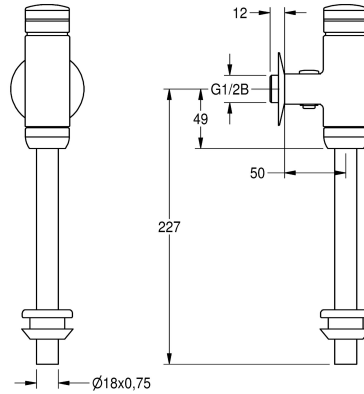

### KWC-No.

**2000065995**

AQUALINE – urinal flush valve DN 15

**2000100071**

All-metal construction

AQUALINE urinal flush valve DN 15 for surface installation, flushing quantity and volume flow adjustable, with lockable water quantity

regulator, inlet pipe and connector, polished chromium-plated brass, push cap and screw fitting in chromium-plated plastic.

### Technical Data

calculation flow rate cold wat

0,3 l/s

Flushing volume adjustable

yes

functional principle

hydraulic self-closing

diameter nominal

DN 15

inlet size

G 1/2 B

material fitting

brass

maximum flow pressure

4 bar

maximum flushing flow