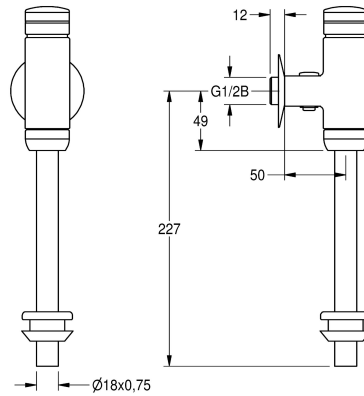

KWC AQUALINE Urinal flush valve

Modell-Linie: AQUALINE | AQRM460
Flushing systems | Self closing urinal flushing system

KWC-No.

2000065995
AQUALINE – urinal flush valve DN 15

2000100071
All-metal construction

AQUALINE urinal flush valve DN 15 for surface installation, flushing quantity and volume flow adjustable, with lockable water quantity

regulator, inlet pipe and connector, polished chromium-plated brass, push cap and screw fitting in chromium-plated plastic.

Technical Data

calculation flow rate cold wat	0,3 l/s
Flushing volume adjustable	yes
functional principle	hydraulic self-closing
diameter nominal	DN 15
inlet size	G 1/2 B
material fitting	brass
maximum flow pressure	4 bar
maximum flushing flow	0.7 l/s
maximum flush water volume	4 Liter
minimum flow pressure	1 bar
minimum flushing flow	0,3 l/s
minimum flush water volume	2 Liter
protective shutdown	no
sound insulation	2
surface finish fitting	chromed
type of flushing fitting	urinal flush valve
type of mounting	wall mounting
type of operation	manual operation
water connection	threaded connection (external)
Basic colour	chrome