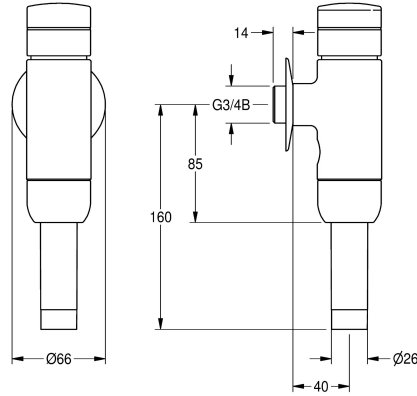

### KWC-No.

**2000100082**

DN 15

**2000100083**

AQUALINE WC DN 20 flushing valve

**2000066508**

AQUALINE WC flushing valve DN 20, all-metal construction

AQUALINE WC flush valve for surface installation, flushing quantity and

No

diameter nominal

DN 20

inlet size

G 3/4 B

material fitting

brass-look

maximum flow pressure