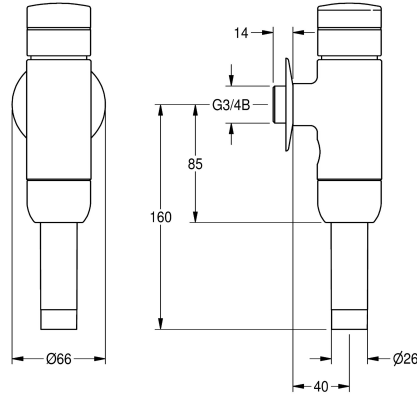

KWC AQUALINE WC flushing valve

Modell-Linie: AQUALINE | AQRM559
Flushing systems | Self closing wc flushing system

KWC-No.

2000100082

DN 15

2000100083

AQUALINE WC DN 20 flushing valve

2000066508

AQUALINE WC flushing valve DN 20, all-metal construction

AQUALINE WC flush valve for surface installation, flushing quantity and

flow rate adjustable, all-metal construction.

Technical Data

calculation flow rate cold wat

1 l/s

Flushing volume adjustable

yes

functional principle

hydraulic self-closing

hygiene flushing

no

diameter nominal

DN 20

inlet size

G 3/4 B

material fitting

brass

maximum flow pressure

4 bar

maximum flushing flow