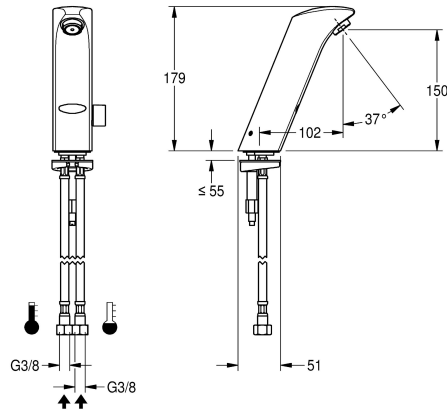

## KWC PROTRONIC-S electronic pillar mixer with battery operation

Modell-Linie: PROTRONIC-S | AQUA130  
Taps | Electronic taps

brass. With temperature selection lever and conversion set for concealed mixing device, 6 V battery.