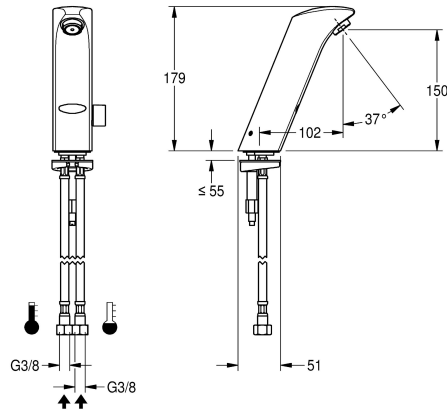

KWC PROTRONIC-S electronic pillar mixer with battery operation

Modell-Linie: PROTRONIC-S | AQUA130
Taps | Electronic taps

KWC-No.

2000067773

PROTRONIC-S battery-supplied washbasin mixer with touch-free operation, DN 15 with aerator and integrated flow control, for connection to hot and cold water supply, polished chromium-plated

brass. With temperature selection lever and conversion set for concealed mixing device, 6 V battery.

Technical Data

with backflow preventer
calculation flow rate cold wat
calculation flow rate hot wate
default automatic hygiene flus
default flow time
depressurised
with filter
functional principle
hygiene flushing
diameter nominal
inlet size
Locking mechanism
material fitting
minimum flow pressure
type of mixing
number of batteries
Parameterization
Pop-up waste set
power supply connection
position of power connection
Type of power supply
protective system IP
with rosettes/cover plate
protective shutdown
sound insulation
Spout

yes
0.07 l/s
0.07 l/s
not activated
60 Seconds
no
yes
electronic self-closing
yes
DN 15
G 3/8
Top section, non-ceramic
brass
1 bar
yes
1
remote control
no
Battery 6 V
from bottom
Battery
IP65
no
yes
no
fixed