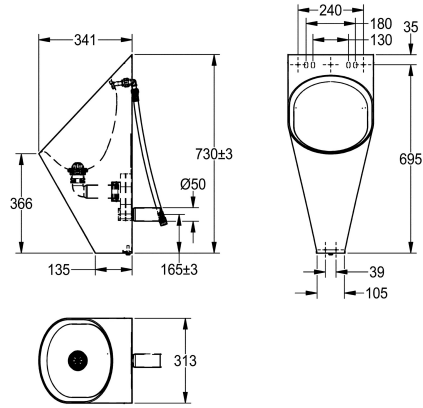

KWC CAMPUS Urinal

Modell-Linie: **CAMPUS | CMPX538**
WCs and urinals | Single urinal

KWC-No.

2000071872

Version for installation from the front, with mounting clamp and concealed mounting

2000103380

Version as urinal with concealed flushing control, for installation from the front, with mounting clamp and concealed mounting

type of waste kit

domed waste

perforated waste

Single urinal for wall mounting, stainless steel, surface satin finished, material thickness 1.2 mm, oval bowl, stainless steel spreader 1/2", hidden horizontal outlet towards wall, mounting and fixing conform to EN 80, hidden screws, included trap DN 50, included mounting

bracket and domed waste.

With stainless steel spreader 1/2"
Dimensions 313 x 733 x 341 mm (W x H x D)

Technical Data

inlet size
LEED MR credit 4 (1-2 points)
material
material code
material thickness
outlet size
overall depth
overall height
overall width
siphon included
surface finish
type of flushing
type of mounting
type of urinal
type of waste kit
water inlet
water outlet

G 1/2 B
31% pre-consumer / 56% post
stainless steel
1.4301 Chrome Nickel steel V2A
1.2 mm
DN 50
341 mm
733 mm
313 mm
Yes
satin finished
water flushed
wall mounting
single urinal
domed waste
concealed
concealed