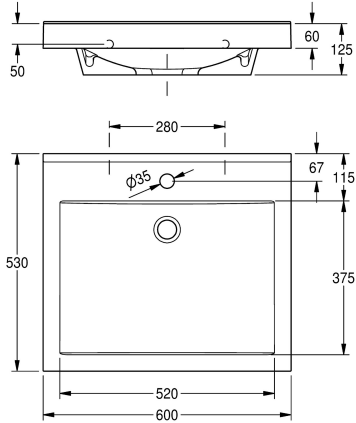

KWC QUADRO Single washbasin

Modell-Linie: **QUADRO | ANMW411**
Washbasins & Washtroughs | Wash basins

KWC-No.

2000090011

With 35 mm diameter tap hole

2000090010

Without tap hole

number of tap holes

1

QUADRO single washbasin made of MIRANIT resin-bonded mineral material, with smooth, pore-free surface (temperature-resistant up to 80 °C). Colour Alpine white. With seamless, rectangular bowl without overflow. Mounting on washbasin back panel. Rear contoured edge. Three-sided apron 60 mm (H). With

tap hole 35 mm (D). Mounting material included.

Dimensions 600 x 125 x 530 mm (W x H x D)
Bowl dimensions 520 x 40/90 x 375 mm (W x H x D)

Technical Data

bowl position	center
bowl - bowl height	90 mm
bowl - depth	375 mm
bowl shape	rectangle
bowl - width	520 mm
colour	alpinewhite
material	mineral material
material code	Miranit
overall depth	530 mm
overall height	125 mm
overall width	600 mm
overflow	no
rear upstand	yes
siphon included	no
splash back	no
number of tap holes	1
tap hole diameter	35 mm
tap hole position	middle
tap ledge	yes
type of mounting	wall mounting
waste hole position	centre back
waste hole projection	185 mm
waste kit included	no

bowl position	center
bowl - bowl height	90 mm
bowl - depth	375 mm
bowl shape	rectangle
bowl - width	520 mm
colour	alpinewhite
material	mineral material
material code	Miranit
overall depth	530 mm
overall height	125 mm
overall width	600 mm
overflow	no
rear upstand	yes
siphon included	no
splash back	no
number of tap holes	1
tap hole diameter	35 mm
tap hole position	middle
tap ledge	yes
type of mounting	wall mounting
waste hole position	centre back
waste hole projection	185 mm
waste kit included	no