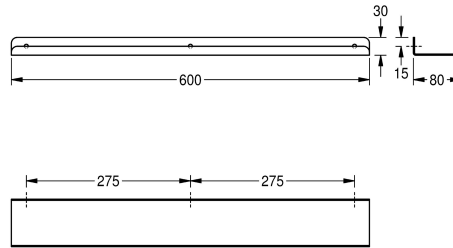

### KWC-No.

**2000056718**

Shelf, dimensions 300 x 30 x 80 mm (W x H x D)

**2000102702**

Width 500 mm

**2000090054**

Width 600 mm

### overall width

300 mm

500 mm

600 mm

Shelf for wall mounting, stainless steel, surface satin finished, Material thickness 2 mm, rounded edges, protection edge at front. Includes stainless steel crosshead screws and dowels.

Length 600 mm

### Technical Data

material	stainless steel
material code	1.4301 Chrome Nickel steel V2A
material thickness	2 mm
overall depth	80 mm
overall height	30 mm
overall width	600 mm
surface finish	satin finished
type of fixing	screw
type of mounting	wall mounting