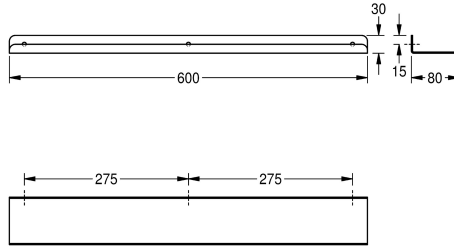

KWC HEAVY-DUTY Storage shelf

Modell-Linie: HEAVYDUTY | TA600HD
Accessories | Shelves

KWC-No.

2000056718

Shelf, dimensions 300 x 30 x 80 mm (W x H x D)

2000102702

Width 500 mm

2000090054

Width 600 mm

overall width

300 mm

500 mm

600 mm

Shelf for wall mounting, stainless steel, surface satin finished, Material thickness 2 mm, rounded edges, protection edge at front. Includes stainless steel crosshead screws and dowels.

Length 600 mm

Technical Data

material

stainless steel

material code

1.4301 Chrome Nickel steel V2A

material thickness

2 mm

overall depth

80 mm

overall height

30 mm

overall width

600 mm

surface finish

satin finished