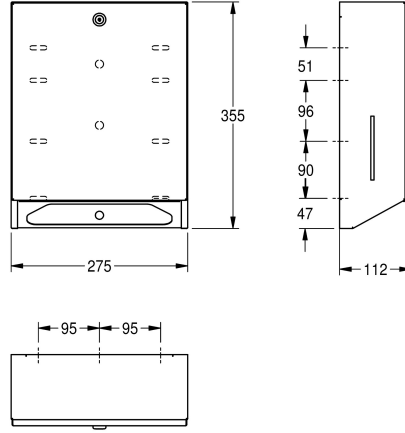

### KWC-No.

**2000090056**

Paper towel dispenser for wall mounting, dimensions 275 x 355 x 112 mm (W x H x D)

Paper towel dispenser for wall mounting, stainless steel, surface satin finished, material thickness 0.8 mm, folded front cover, cylinder lock with KWC standard key, inspection windows on sides, loading capacity 300 - 400 pcs. of paper depending on convolution,

includes stainless steel screws and dowels.

Dimensions 275 x 355 x 112 mm (W x H x D)

### Technical Data

|                      |
|----------------------|
| filling quantity     |
| filling quantity uom |
| lock                 |
| material             |
| material code        |
| material thickness   |
| overall depth        |
| overall height       |
| overall width        |
| surface finish       |
| type of consumable   |
| type of fixing       |
| type of mounting     |
| type of operation    |

|                                |
|--------------------------------|
| 400                            |
| towels                         |
| key-lock                       |
| stainless steel                |
| 1.4301 Chrome Nickel steel V2A |
| 0.8 mm                         |
| 112 mm                         |
| 355 mm                         |
| 275 mm                         |
| satin finished                 |
| paper towel                    |
| screw                          |
| wall mounting                  |
| manual operation               |