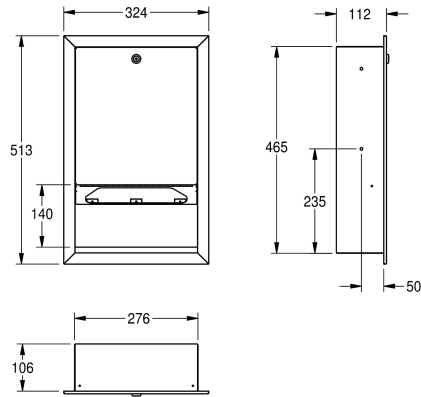

KWC RODAN Paper towel dispenser for recessed mounting

Modell-Linie: **RODAN | RODX600E**
Accessories | Paper towel dispensers

KWC-No.

2000090057

Paper towel dispenser for recessed mounting Dimensions 324 x 513 x 112 mm (W x H x D)

Paper towel dispenser for recessed mounting, stainless steel, surface satin finished, material thickness 0.8 mm, folded front cover, cylinder lock with KWC standard key, loading capacity 300 - 400 pcs. of paper depending on convolution, includes stainless steel

screws and dowels.

Dimensions 324 x 513 x 112 mm (W x H x D)

Technical Data

filling quantity
filling quantity uom
lock
material
material code
material thickness
overall depth
overall height
overall width
surface finish
type of consumable
type of fixing
type of mounting
type of operation

400
towels
key-lock
stainless steel
1.4301 Chrome Nickel steel V2A
0.8 mm
112 mm
513 mm
324 mm
satin finished
paper towel
screw
recessed mounting
manual operation

Consumables

KWC RODAN

Paper towel dispenser for recessed mounting