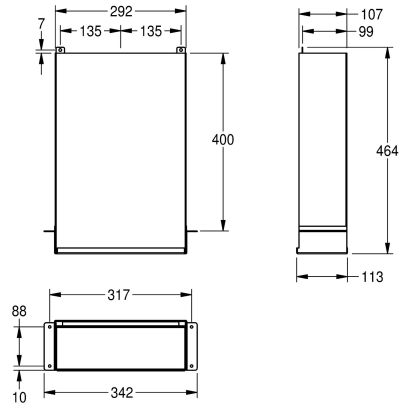

KWC RODAN Paper towel dispenser

Modell-Linie: **RODAN | RODX600ME**
Accessories | Paper towel dispensers

KWC-No.

2000090058

Dimensions 342 x 464 x 113 mm (W x H x D)

Paper towel dispenser for hidden mounting behind wall and mirror, stainless steel, surface satin finished, material thickness 0.8 mm, for 600 - 800 paper towels, depending on convolution, filling from

bottom, includes stainless steel screws and dowels.

Dimensions 342 x 464 x 113 mm (W x H x D)

Technical Data

maximum depth/diameter of cons	85 mm
maximum width of consumable	270 mm
filling quantity	800
filling quantity uom	towels
lock	no lock
material	stainless steel
material code	1.4301 Chrome Nickel steel V2A
material thickness	0.8 mm
overall depth	113 mm
overall height	464 mm
overall width	342 mm
surface finish	satin finished
type of consumable	paper towel
type of fixing	screw
type of mounting	various types
type of operation	manual operation