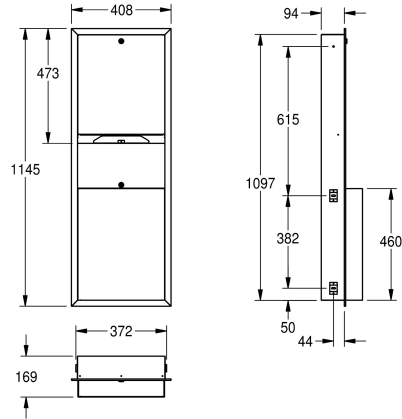

KWC RODAN

Paper towel/waste bin combination for recessed mounting

Modell-Linie: **RODAN | RODX602E**
Accessories | Combinations

KWC-No.

2000090060

Dimensions 408 x 1145 x 169 mm (W x H x D)

Paper towel dispenser - waste bin combination for recessed mounting, stainless steel, surface satin finished, material thickness 0.8 mm, folded front cover, cylinder lock with KWC standard key, loading capacity 500 - 800 pcs. of paper depending on

convolution, waste bin with approx. 23 liter capacity, includes stainless steel screws and dowels.

Dimensions 408 x 1145 x 169 mm (W x H x D)

Technical Data

combination part 1
combination part 2
filling quantity 1
filling quantity 1 uom
filling quantity 2
filling quantity 2 uom
lock 1
lock 2
material
material code
material thickness
overall depth
overall height
overall width
surface finish
type of consumable 1
type of fixing
type of mounting

paper towel dispenser
waste bin
800
pieces
23
liter
key-lock
key-lock
stainless steel
1.4301 Chrome Nickel steel V2A
0.8 mm
169 mm
1.145 mm
408 mm
satin finished
paper towel
screw
recessed mounting

Optional Accessories