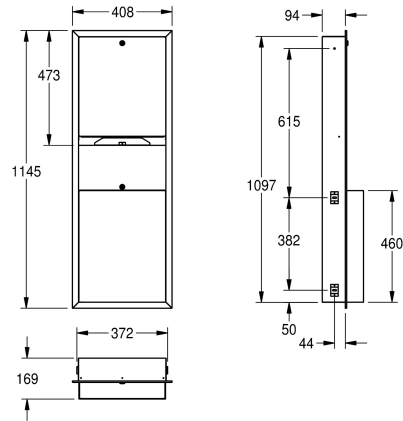

KWC RODAN

Paper towel/waste bin combination for recessed mounting

Modell-Linie: RODAN | RODX602E

Accessories | Combinations

KWC-No.

2000090060

Dimensions 408 x 1145 x 169 mm (W x H x D)

Paper towel dispenser - waste bin combination for recessed mounting, stainless steel, surface satin finished, material thickness 0.8 mm, folded front cover, cylinder lock with KWC standard key, loading capacity 500 - 800 pcs. of paper depending on

convolution, waste bin with approx. 23 liter capacity, includes stainless steel screws and dowels.

Dimensions 408 x 1145 x 169 mm (W x H x D)

Technical Data

combination part 1
combination part 2
filling quantity 1
filling quantity 1 uom
filling quantity 2
filling quantity 2 uom
lock 1
lock 2
material
material code
material thickness
overall depth
overall height
overall width
surface finish
type of consumable 1
type of fixing
type of mounting

paper towel dispenser
waste bin
800
pieces
23
liter
key-lock
key-lock
stainless steel
1.4301 Chrome Nickel steel V2A
0.8 mm
169 mm
1.145 mm
408 mm
satin finished
paper towel
screw
recessed mounting

Optional Accessories