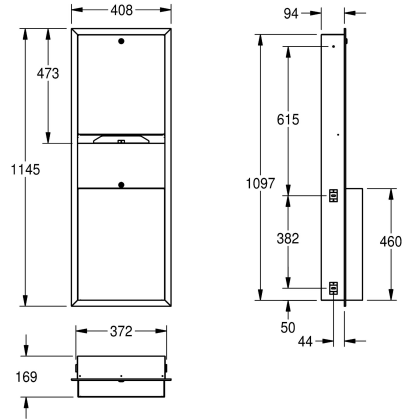

KWC RODAN

Paper towel/waste bin combination for recessed mounting

Modell-Linie: RODAN | RODX602E
Accessories | Combinations

KWC-No.

2000090060

Dimensions 408 x 1145 x 169 mm (W x H x D)

Paper towel dispenser - waste bin combination for recessed mounting, stainless steel, surface satin finished, material thickness 0.8 mm, folded front cover, cylinder lock with KWC standard key, loading capacity 500 - 800 pcs. of paper depending on

convolution, waste bin with approx. 23 liter capacity, includes stainless steel screws and dowels.

Dimensions 408 x 1145 x 169 mm (W x H x D)

Technical Data

combination part 1
combination part 2
filling quantity 1
filling quantity 1 uom
filling quantity 2
filling quantity 2 uom
lock 1
lock 2
material
material code
material thickness
overall depth
overall height
overall width
surface finish
type of consumable 1
type of fixing
type of mounting

paper towel dispenser
waste bin
800
pieces
23
liter
key-lock
key-lock
stainless steel
1.4301 Chrome Nickel steel V2A
0.8 mm
169 mm
1.145 mm
408 mm
satin finished
paper towel
screw
recessed mounting

Optional Accessories