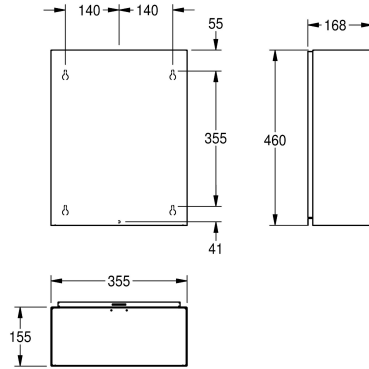

KWC RODAN Waste bin for wall mounting

Modell-Linie: RODAN | RODX605
Accessories | Waste bins

KWC-No.

2000090061

Capacity approx. 23 litres Dimensions 355 x 460 x 168 mm (W x H x D)

2000101236

Capacity approx. 18 litres, dimensions 275 x 460 x 177 mm (W x H x D)

filling volume

23 Liter

18 Liter

overall width

355 mm

275 mm

Waste bin for wall mounting, stainless steel, surface satin finished, material thickness 0.8 mm, rounded edges, mounting either with mounting bracket or directly onto the wall, includes stainless steel screws and dowels.

Capacity approx. 23 liter

Dimensions 355 x 460 x 168 mm (W x H x D)

Technical Data

bag holder

No

filling volume

23 Liter

lid

0.8 mm

overall depth

168 mm

overall height

460 mm

overall width

355 mm

surface finish