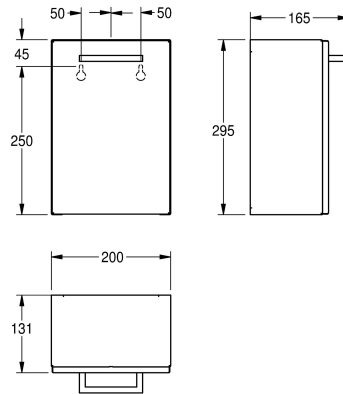

KWC RODAN

Hygiene waste bin for wall mounting

Modell-Linie: RODAN | RODX611

Accessories | Hygiene bins

KWC-No.

2000090063

Dimensions 200 x 295 x 165 mm (W x H x D)

Sanitary towel and disposal bin for wall mounting, stainless steel, surface satin finished, material thickness 0.8 mm, folded front cover, approx. 3.7 liter capacity, removable plastic container inside,

includes stainless steel screws and dowels.

Dimensions 200 x 295 x 165 mm (W x H x D)

Technical Data

bag holder
filling volume
lid
lock
material
material code
material thickness
overall depth
overall height
overall width
surface finish
type of fixing
type of mounting

No
3.7 Liter
Yes
no lock
stainless steel
1.4301 Chrome Nickel steel V2A
0.8 mm
165 mm
295 mm
200 mm
satin finished
screw
wall mounting