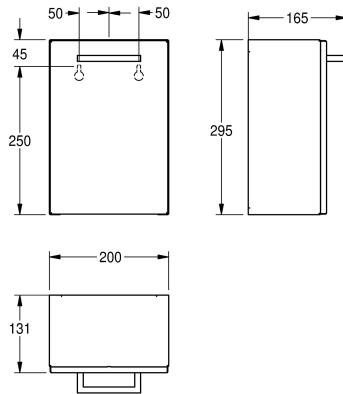

KWC RODAN Hygiene waste bin for wall mounting

Modell-Linie: **RODAN | RODX611**
Accessories | Hygiene bins

KWC-No.

2000090063

Dimensions 200 x 295 x 165 mm (W x H x D)

Sanitary towel and disposal bin for wall mounting, stainless steel, surface satin finished, material thickness 0.8 mm, folded front cover, approx. 3.7 liter capacity, removable plastic container inside,

includes stainless steel screws and dowels.

Dimensions 200 x 295 x 165 mm (W x H x D)

Technical Data

bag holder
filling volume
lid
lock
material
material code
material thickness
overall depth
overall height
overall width
surface finish
type of fixing
type of mounting

no
3.7 Liter
yes
no lock
stainless steel
1.4301 Chrome Nickel steel V2A
0.8 mm
165 mm
295 mm
200 mm
satin finished
screw
wall mounting