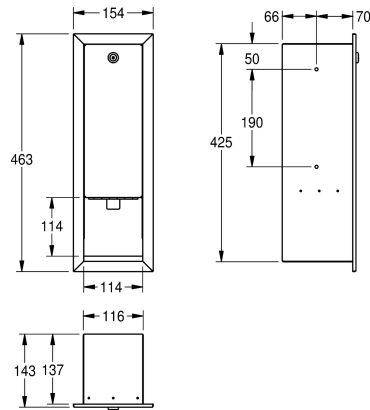

## KWC RODAN

Soap dispenser for recessed mounting

Modell-Linie: RODAN | RODX618E

Accessories | Soap dispensers

### KWC-No.

**2000090066**

Dimensions 154 x 463 x 143 mm (W x H x D)

Soap dispenser for recessed mounting, stainless steel, surface satin finished, material thickness 0.8 mm, folded front cover, cylinder lock with KWC standard key, suitable for liquid soaps and lotions, 0.8 liter soap tank, lever to pull, includes stainless steel screws and

dowels.

Dimensions 154 x 463 x 143 mm (W x H x D)

### Technical Data

filling quantity	800
filling quantity uom	ml
lock	key-lock
material	stainless steel
material code	1.4301 Chrome Nickel steel V2A
material thickness	0.8 mm
overall depth	143 mm
overall height	463 mm
overall width	154 mm
surface finish	satin finished
type of consumable	liquid soap
type of fixing	screw
type of mounting	recessed mounting
type of operation	manual operation
type of soap container	integrated refillable tank