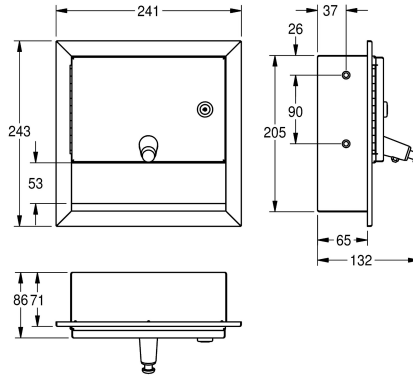

KWC RODAN

Soap dispenser for recessed mounting

Modell-Linie: RODAN | RODX619E

Accessories | Soap dispensers

KWC-No.

2000090069

Dimensions 241 x 243 x 132 mm (W x H x D)

Soap dispenser for recessed mounting, stainless steel, surface satin finished, material thickness 0.8 mm, folded front cover, cylinder lock with KWC standard key, suitable for liquid soaps and lotions, 1 liter soap tank, push button on front, includes stainless steel screws and

dowels.

Dimensions 241 x 243 x 132 mm (W x H x D)

Technical Data

filling quantity	1
filling quantity uom	liter
lock	key-lock
material	stainless steel
material code	1.4301 Chrome Nickel steel V2A
material thickness	0.8 mm
overall depth	132 mm
overall height	243 mm
overall width	241 mm
surface finish	satin finished
type of consumable	liquid soap
type of fixing	screw
type of mounting	recessed mounting
type of operation	manual operation
type of soap container	integrated refillable tank

1
liter
key-lock
stainless steel
1.4301 Chrome Nickel steel V2A
0.8 mm
132 mm
243 mm
241 mm
satin finished
liquid soap
screw
recessed mounting
manual operation
integrated refillable tank

Consumables

KWC RODAN

Soap dispenser for recessed mounting

Modell-Linie: RODAN | RODX619E
Accessories | Soap dispensers

Liquid soap

2030058103
SO1LP

Liquid soap

2000057168
SO10L
