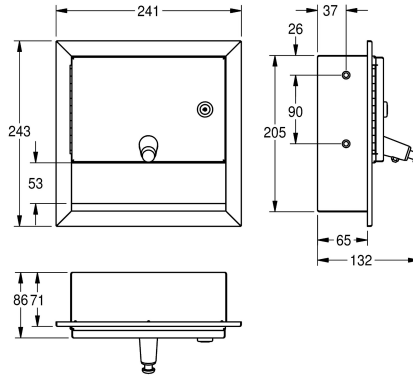

### KWC-No.

**2000090069**

Dimensions 241 x 243 x 132 mm (W x H x D)

Soap dispenser for recessed mounting, stainless steel, surface satin finished, material thickness 0.8 mm, folded front cover, cylinder lock with KWC standard key, suitable for liquid soaps and lotions, 1 liter soap tank, push button on front, includes stainless steel screws and

dowels.

Dimensions 241 x 243 x 132 mm (W x H x D)

### Technical Data

filling quantity
filling quantity uom
lock
material
material code
material thickness
overall depth
overall height
overall width
surface finish
type of consumable
type of fixing
type of mounting
type of operation
type of soap container

1
liter
key-lock
stainless steel
1.4301 Chrome Nickel steel V2A
0.8 mm
132 mm
243 mm
241 mm
satin finished
liquid soap
screw
recessed mounting
manual operation
integrated refillable tank