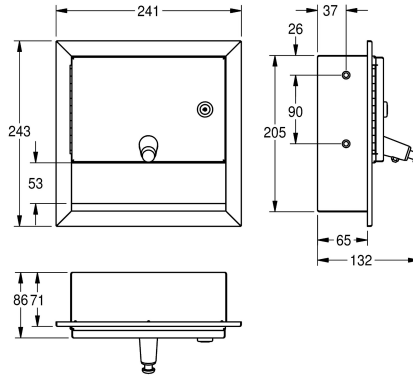

## KWC RODAN

Soap dispenser for recessed mounting

Modell-Linie: RODAN | RODX619E

Accessories | Soap dispensers

### KWC-No.

**2000090069**

Dimensions 241 x 243 x 132 mm (W x H x D)

Soap dispenser for recessed mounting, stainless steel, surface satin finished, material thickness 0.8 mm, folded front cover, cylinder lock with KWC standard key, suitable for liquid soaps and lotions, 1 liter soap tank, push button on front, includes stainless steel screws and

dowels.

Dimensions 241 x 243 x 132 mm (W x H x D)

### Technical Data

filling quantity	1
filling quantity uom	liter
lock	key-lock
material	stainless steel
material code	1.4301 Chrome Nickel steel V2A
material thickness	0.8 mm
overall depth	132 mm
overall height	243 mm
overall width	241 mm
surface finish	satin finished
type of consumable	liquid soap
type of fixing	screw
type of mounting	recessed mounting
type of operation	manual operation
type of soap container	integrated refillable tank