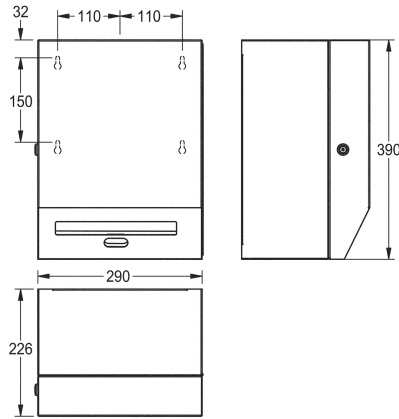

KWC RODAN

Electronic paper towel dispenser for wall mounting

Modell-Linie: RODAN | RODX630

Accessories | Paper towel dispensers

KWC-No.

2000090071

Dimensions 290 x 390 x 226 mm (W x H x D)

Touch free paper towel dispenser for wall mounting, stainless steel, surface satin finished, material thickness 0.8 mm, folded cover with cylinder lock and standard KWC key, infrared sensor activity for non-touch operation, integrated tear-off edge, needs 4 pcs. standard D 1.5 V batteries, maintenance free mechanic and easy

paper roll change mechanism, for rolls with max. width 205 mm and max. diameter 200 mm, paper length adjustable to 200, 250 and 300 mm, includes stainless steel screws and dowels.

Dimensions 290 x 390 x 224 mm (W x H x D)

Technical Data

maximum depth/diameter of cons	220 mm
maximum width of consumable	205 mm
filling quantity	1
filling quantity uom	rolls
lock	key-lock
material	stainless steel
material code	1.4301 Chrome Nickel steel V2A
material thickness	0.8 mm
number of batteries	4
overall depth	226 mm
overall height	390 mm
overall width	290 mm
surface finish	satin finished
type of batteries	D Mono battery 1.5 V
type of consumable	paper roll
type of fixing	screw
type of mounting	wall mounting
type of operation	sensor operation

220 mm
205 mm
1
rolls
key-lock
stainless steel
1.4301 Chrome Nickel steel V2A
0.8 mm
4
226 mm
390 mm
290 mm
satin finished
D Mono battery 1.5 V
paper roll
screw
wall mounting
sensor operation

Spare Parts