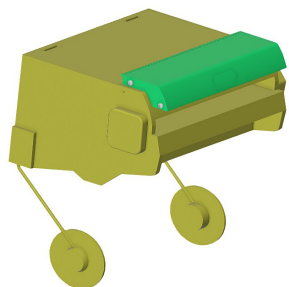

KWC RODAN

Electronic paper towel dispenser for wall mounting

Modell-Linie: RODAN | RODX630

Accessories | Paper towel dispensers

KWC-No.

2000090071

Dimensions 290 x 390 x 226 mm (W x H x D)

Touch free paper towel dispenser for wall mounting, stainless steel, surface satin finished, material thickness 0.8 mm, folded cover with cylinder lock and standard KWC key, infrared sensor activity for non-touch operation, integrated tear-off edge, needs 4 pcs. standard D 1.5 V batteries, maintenance free mechanic and easy

Technical Data

maximum depth/diameter of cons	220 mm
maximum width of consumable	205 mm
filling quantity	1
filling quantity uom	rolls
lock	key-lock
material	stainless steel
material code	1.4301 Chrome Nickel steel V2A
material thickness	0.8 mm
number of batteries	4
overall depth	226 mm
overall height	390 mm
overall width	290 mm
surface finish	satin finished
type of batteries	D Mono battery 1.5 V
type of consumable	paper roll
type of fixing	screw
type of mounting	wall mounting
type of operation	sensor operation

220 mm
205 mm
1
rolls
key-lock
stainless steel
1.4301 Chrome Nickel steel V2A
0.8 mm
4
226 mm
390 mm
290 mm
satin finished
D Mono battery 1.5 V
paper roll
screw
wall mounting
sensor operation

Spare Parts

KWC RODAN

Electronic paper towel dispenser for wall mounting

Modell-Linie: RODAN | RODX630

Accessories | Paper towel dispensers

Operating unit

2000103335
EACCS056
