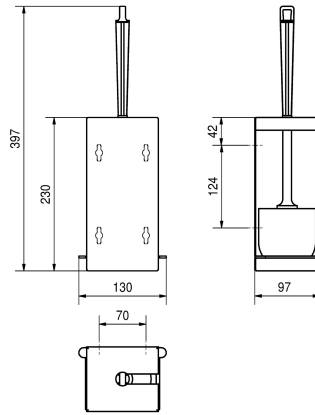

KWC RODAN Toilet brush holder

Modell-Linie: **RODAN | RODX687**
Accessories | Toilet brush holders

KWC-No.

2000100000

Dimensions 130 x 397 x 97 mm (W x H x D)

Toilet brush holder for wall mounting, stainless steel, surface satin finished, material thickness 1.2 mm, folded front, closed cover to the front, with white nylon brush with flushing rim cleaner, withdrawal opening either left or right, depending on mounting, removable

plastic drip tray, includes stainless steel screws and dowels.

Dimensions 130 x 397 x 97 mm (W x H x D)

Technical Data

brush colour
material
material code
material thickness
overall depth
overall height
overall width
surface finish
type of brush
type of fixing
type of mounting

white
stainless steel
1.4301 Chrome Nickel steel V2A
0.8 mm
97 mm
397 mm
130 mm
satin finished
nylon
screw
wall mounting

Optional Accessories

Toilet brush

2000100020

KWC RODAN Toilet brush holder

Modell-Linie: **RODAN | RODX687**
Accessories | Toilet brush holders

E-STRX687

Spare Parts

Nylon toilet brush

2000100019
E-BS686

Toilet brush

2000100020
E-STRX687
