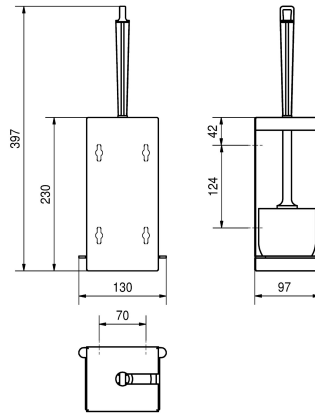

## KWC RODAN Toilet brush holder

Modell-Linie: RODAN | RODX687  
Accessories | Toilet brush holders

### KWC-No.

**2000100000**

Dimensions 130 x 397 x 97 mm (W x H x D)

Toilet brush holder for wall mounting, stainless steel, surface satin finished, material thickness 1.2 mm, folded front, closed cover to the front, with white nylon brush with flushing rim cleaner, withdrawal opening either left or right, depending on mounting, removable

plastic drip tray, includes stainless steel screws and dowels.

Dimensions 130 x 397 x 97 mm (W x H x D)

### Technical Data

brush colour
material
material code
material thickness
overall depth
overall height
overall width
surface finish
type of brush
type of fixing
type of mounting

white
stainless steel
1.4301 Chrome Nickel steel V2A
0.8 mm
97 mm
397 mm
130 mm
satin finished
nylon
screw
wall mounting