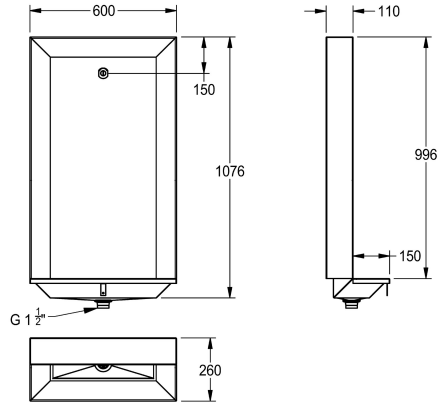

KWC CAMPUS Urinal stand

Modell-Linie: **CAMPUS | BS550**
WCs and urinals | Trough urinal

KWC-No.

2000100030

Dimensions 600 x 1076 x 260 mm (W x H x D)

2000100031

Width 1200 mm

2000100032

Width 1800 mm

overall width

600 mm

1,200 mm

1,800 mm

Floor standing urinal, stainless steel, surface satin finished, material thickness 1.5 mm, back inlet button spreaders 1/2" at 600 mm spacings, 1 1/2" flat perforated waste.

Dimensions 600 x 1076 x 260 mm (W x H x D)

Technical Data

inlet size
material
material code
material thickness
minimum flushing capacity
outlet size
overall depth
overall height
overall width
surface finish
type of flushing
type of mounting
type of urinal
type of waste kit
water inlet
water outlet

G 1/2 B
stainless steel
1.4301 Chrome Nickel steel V2A
1.5 mm
2 Liter
G 1 1/2
260 mm
1,076 mm
600 mm
satin finished
water flushed
wall and floor mounting
urinal stand
flat perforated waste
concealed
concealed