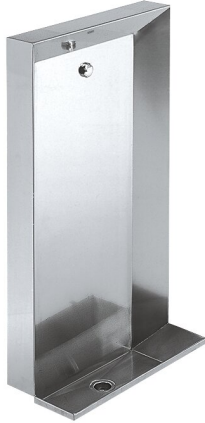

KWC CAMPUS Urinal stand

Modell-Linie: **CAMPUS | BS550**
WCs and urinals | Trough urinal

KWC-No.

2000100030

Dimensions 600 x 1076 x 260 mm (W x H x D)

2000100031

Width 1200 mm

2000100032

Width 1800 mm

overall width

600 mm

1,200 mm

1,800 mm

Floor standing urinal, stainless steel, surface satin finished, material thickness 1.5 mm, back inlet button spreaders 1/2" at 600 mm spacings, 1 1/2" flat perforated waste.

Dimensions 600 x 1076 x 260 mm (W x H x D)

Technical Data

inlet size
material
material code
material thickness
minimum flushing capacity
outlet size
overall depth
overall height
overall width
surface finish
type of flushing
type of mounting
type of urinal
type of waste kit
water inlet
water outlet

G 1/2 B
stainless steel
1.4301 Chrome Nickel steel V2A
1.5 mm
2 Liter
G 1 1/2
260 mm
1,076 mm
600 mm
satin finished
water flushed
wall and floor mounting
urinal stand
flat perforated waste
concealed
concealed