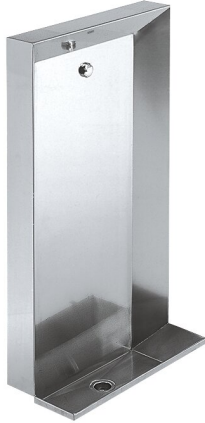

## KWC CAMPUS Urinal stand

Modell-Linie: **CAMPUS | BS551**  
WCs and urinals | Trough urinal

### KWC-No.

**2000100030**

Dimensions 600 x 1076 x 260 mm (W x H x D)

**2000100031**

Width 1200 mm

**2000100032**

Width 1800 mm

### overall width

600 mm

1,200 mm

1,800 mm

Floor standing urinal, stainless steel, surface satin finished, material thickness 1.5 mm, back inlet button spreaders 1/2" at 600 mm spacings, 1 1/2" flat perforated waste.

Dimensions 1200 x 1076 x 260 mm (W x H x D)