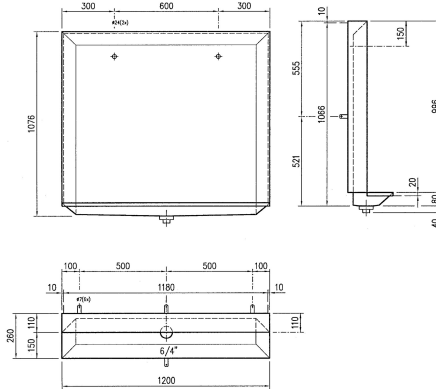

### KWC-No.

**2000100030**

Dimensions 600 x 1076 x 260 mm (W x H x D)

**2000100031**

Width 1200 mm

**2000100032**

Width 1800 mm

### overall width

600 mm

1,200 mm

1,800 mm

Floor standing urinal, stainless steel, surface satin finished, material thickness 1.5 mm, back inlet button spreaders 1/2" at 600 mm spacings, 1 1/2" flat perforated waste.

Dimensions 1200 x 1076 x 260 mm (W x H x D)

1.5 mm

minimum flushing capacity

4 Liter

outlet size

G 1 1/2

overall depth

260 mm

overall height