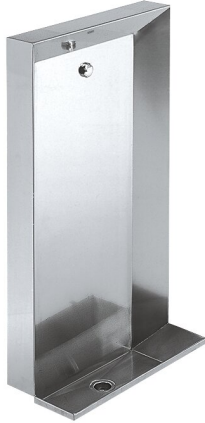

## KWC CAMPUS Vloerstand urinoir

Modell-Linie: **CAMPUS | BS552**  
Urinoirs en toiletten | Urinoirgoten

#### 2000100030

Afmetingen 600 x 1076 x 260 mm (B x H x D)

### Totale breedte

600 mm

1,200 mm

1,800 mm

Floor standing urinal, stainless steel, surface satin finished, material thickness 1.5 mm, back inlet button spreaders 1/2" at 600 mm spacings, 1 1/2" flat perforated waste.

Dimensions 1800 x 1076 x 260 mm (W x H x D)