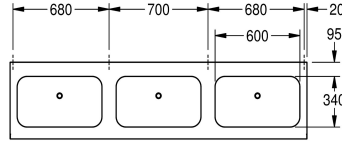

KWC ANIMA

Multiple washbasin, 3 washbasins

Modell-Linie: ANIMA | CM2100

Tvättställ | Tvättställ

KWC-No.

2000100037

Width 2100 mm, with 3 washbasins

2000100038

Width 2800 mm, with 4 washbasins

Total bredd

2,100 mm

2,800 mm

Wash basin, stainless steel, surface satin finished, material thickness 1.0 mm, with tap ledge 95 mm, without tap hole, waste G 1 1/2 B, includes screws and dowels.

3 basins
Dimensions 2100 x 170 x 514 mm (W x H x D)
Bowl Dimensions 600 x 130 x 340 mm (W x H x D)

Technical Data

Typ av skål

skål placering

Skål.- skål djup

Skål finish

Skål - djup

Skål form

Skål - vidd

Färg

Avstånd mellan skålar

Material

Materialkod

Material tjocklek

Övergripande djup

Total höjd

Total bredd

Bräddavlopp

Bakre stående

Vattenläs diameter

vattenläs ingår

Bräddavlopp

Utslagsback

Ytfinish

Kran hylla

Typ av montering

Tom skål

Mitten

130 mm

Satin yta

340 mm

Rundad rektangel

600 mm

NO-COLOUR

700 mm

Rostfritt stål

1.4301

1 mm

514 mm

170 mm

2,100 mm

Nej

Nej

DN 40

Nej

Nej

Nej

Satin yta

Ja

Väggmontering