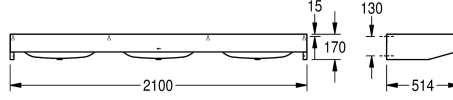

KWC ANIMA

Multiple washbasin, 3 washbasins

Modell-Linie: ANIMA | CM2100

Tvättställ | Tvättställ

KWC-No.

2000100037

Width 2100 mm, with 3 washbasins

2000100038

Width 2800 mm, with 4 washbasins

Total bredd

2,100 mm

2,800 mm

Wash basin, stainless steel, surface satin finished, material thickness 1.0 mm, with tap ledge 95 mm, without tap hole, waste G 1 1/2 B, includes screws and dowels.

3 basins
Dimensions 2100 x 170 x 514 mm (W x H x D)
Bowl Dimensions 600 x 130 x 340 mm (W x H x D)

Technical Data

Typ av skål

skål placering

Skål.- skål djup

Skål finish

Skål - djup

Skål form

Skål - vidd

Färg

Avstånd mellan skålar

Material

Materialkod

Material tjocklek

Övergripande djup

Total höjd

Total bredd

Bräddavlopp

Bakre stående

Vattenläs diameter

vattenläs ingår

Bräddavlopp

Utslagsback

Ytfinish

Kran hylla

Typ av montering

Tom skål

Mitten

130 mm

Satin yta

340 mm

Rundad rektangel

600 mm

NO-COLOUR

700 mm

Rostfritt stål

1.4301

1 mm

514 mm

170 mm

2,100 mm

Nej

Nej

DN 40

Nej

Nej

Nej

Satin yta

Ja

Väggmontering