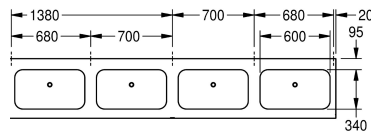

KWC ANIMA

Multiple washbasin, 4 washbasins

Modell-Linie: ANIMA | CM2800

Tvättställ | Tvättställ

KWC-No.

2000100037

Width 2100 mm, with 3 washbasins

2000100038

Width 2800 mm, with 4 washbasins

Total bredd

2,100 mm

2,800 mm

Wash basin, stainless steel, surface satin finished, material thickness 1.0 mm, with tap ledge 95 mm, without tap hole, waste G 1 1/2 B, includes screws and dowels.

4 basins
Dimensions 2800 x 170 x 514 mm (W x H x D)
Bowl Dimensions 600 x 130 x 340 mm (W x H x D)

Technical Data

Typ av skål

skål placering

Skål.- skål djup

Skål finish

Skål - djup

Skål form

Skål - vidd

Färg

Avstånd mellan skålar

Material

Materialkod

Material tjocklek

Övergripande djup

Total höjd

Total bredd

Bräddavlopp

Bakre stående

Vattenläs diameter

vattenläs ingår

Bräddavlopp

Utslagsback

Ytfinish

Kran hylla

Typ av montering

Tom skål

Mitten

130 mm

Satin yta

340 mm

Rundad rektangel

600 mm

NO-COLOUR

700 mm

Rostfritt stål

1.4301

1 mm

514 mm

170 mm

2,800 mm

Nej

Nej

DN 40

Nej

Nej

Nej

Satin yta

Ja

Väggmontering