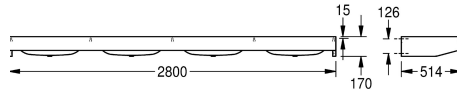

KWC ANIMA

Multiple washbasin, 4 washbasins

Modell-Linie: ANIMA | CM2800

Tvättställ | Tvättställ

KWC-No.

2000100037

Width 2100 mm, with 3 washbasins

2000100038

Width 2800 mm, with 4 washbasins

Total bredd

2,100 mm

2,800 mm

Wash basin, stainless steel, surface satin finished, material thickness 1.0 mm, with tap ledge 95 mm, without tap hole, waste G 1 1/2 B, includes screws and dowels.

4 basins
Dimensions 2800 x 170 x 514 mm (W x H x D)
Bowl Dimensions 600 x 130 x 340 mm (W x H x D)

Technical Data

Typ av skål

skål placering

Skål.- skål djup

Skål finish

Skål - djup

Skål form

Skål - vidd

Färg

Avstånd mellan skålar

Material

Materialkod

Material tjocklek

Övergripande djup

Total höjd

Total bredd

Bräddavlopp

Bakre stående

Vattenläs diameter

vattenläs ingår

Bräddavlopp

Utslagsback

Ytfinish

Kran hylla

Typ av montering

Tom skål

Mitten

130 mm

Satin yta

340 mm

Rundad rektangel

600 mm

NO-COLOUR

700 mm

Rostfritt stål

1.4301

1 mm

514 mm

170 mm

2,800 mm

Nej

Nej

DN 40

Nej

Nej

Nej

Satin yta

Ja

Väggmontering