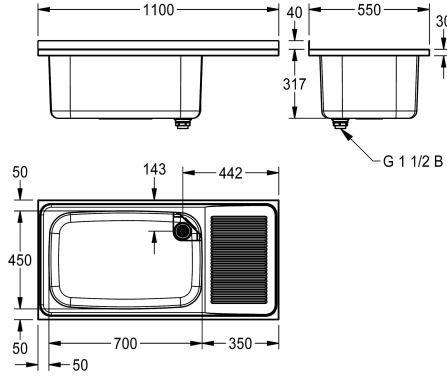

#### KWC-No.

**2000100062**

Drip section left

**2000100063**

Drip section right

**2000100064**

Two bowls (centric), two drain boards, width 2200 mm

#### drainer position

left

right

left & right

General purpose sink for inset or wall mounting, stainless steel, surface satin finished, material thickness 1.2 mm, deep drawn seamless welded bowl, 1 1/2" waste with standpipe strainer, drain board with riffle, 40 mm rear upstand, wall mounting brackets optional.

One bowl, drain board right, width 1100 mm  
Dimensions 1100 x 357 x 550 mm (W x H x D)  
Bowl Dimensions 700 x 300 x 450 mm (W x H x D)

G 1 1/2 B

overall depth

550 mm

overall height

357 mm

overall width

1,100 mm

overflow