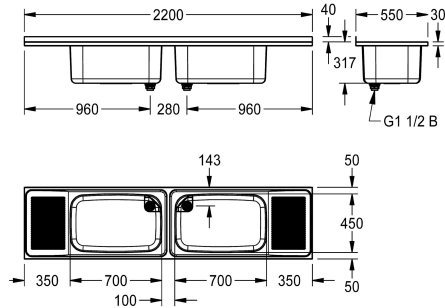

### KWC-No.

**2000100062**  
Drip section left

**2000100063**  
Drip section right

**2000100064**  
Two bowls (centric), two drain boards, width 2200 mm

### Avlopps position

Vänster

Höger

Vänster och höger

General purpose sink for inset or wall mounting, stainless steel, surface satin finished, material thickness 1.2 mm, deep drawn seamless welded bowl, 1 1/2" waste with standpipe strainer, drain board with raffle, 40 mm rear upstand, wall mounting brackets optional.

Two bowls (centric), two drain boards, width 2200 mm  
Dimensions 2200 x 357 x 550 mm (W x H x D)  
Bowl Dimensions 700 x 300 x 450 mm (W x H x D)

G 1 1/2 B

Övergripande djup

550 mm

Total höjd

357 mm

Total bredd

2,200 mm

Bräddavlopp