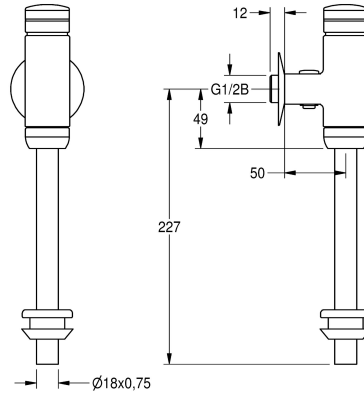

KWC AQUALINE Urinal flush valve

Modell-Linie: AQUALINE | AQRM464
Flushing systems | Self closing urinal flushing system

KWC-No.

2000065995

AQUALINE – urinal flush valve DN 15

2000100071

All-metal construction

AQUALINE urinal flush valve DN 15 for surface installation, flushing quantity and volume flow adjustable, with lockable water quantity

regulator, inlet pipe and connector. All-metal construction polished chromium-plated brass.

Technical Data

calculation flow rate cold wat

0,3 l/s

Flushing volume adjustable

yes

functional principle

hydraulic self-closing

diameter nominal

DN 15

inlet size

G 1/2 B

material fitting

brass

maximum flow pressure

4 bar

maximum flushing flow