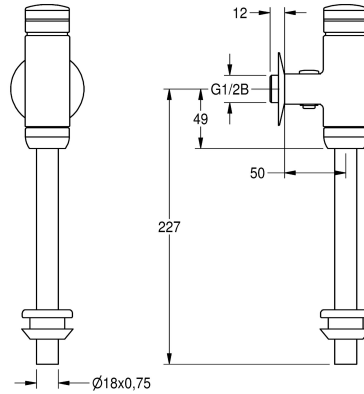

### KWC-No.

**2000065995**

AQUALINE – urinal flush valve DN 15

**2000100071**

All-metal construction

AQUALINE urinal flush valve DN 15 for surface installation, flushing quantity and volume flow adjustable, with lockable water quantity

regulator, inlet pipe and connector. All-metal construction polished chromium-plated brass.

### Technical Data

calculation flow rate cold wat

0,3 l/s

Flushing volume adjustable

yes

functional principle

hydraulic self-closing

diameter nominal

DN 15

inlet size

G 1/2 B

material fitting

brass

maximum flow pressure

4 bar

maximum flushing flow