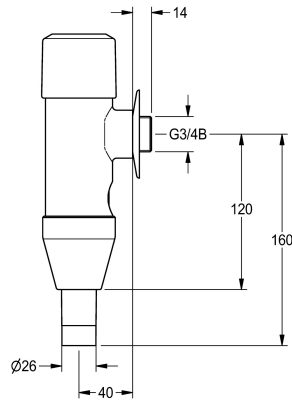

KWC AQUAREX WC flushing valve

Modell-Linie: AQRM550
Flushing systems | Self closing wc flushing system

KWC-No.

2000100076

AQUAREX WC flush valve DN 20, noise group I, for surface installation, with automatic volume flow control and adjustable flushing water volume,

in polished chromium-plated brass, push cap and screw fitting made of metal.

Technical Data

calculation flow rate cold wat
functional principle
diameter nominal
material fitting
maximum flow pressure
maximum flushing flow
maximum flush water volume
minimum flow pressure
minimum flushing flow
minimum flush water volume
protective shutdown
sound insulation
surface finish fitting
type of flushing fitting
type of mounting
type of operation
water connection
Basic colour

1 l/s
hydraulic self-closing
DN 20
brass-look
4 bar
1.3 l/s
9 Liter
1.2 bar
1 l/s
6 Liter
No
1-Temperature exchange equipme
chromed
WC flush valve
wall mounting
manual operation
threaded connection (external)
chrome

Spare Parts

KWC

AQUAREX WC flushing valve

Modell-Linie: AQRM550

Flushing systems | Self closing wc flushing system

Upper part

2000104396

AQRM924
