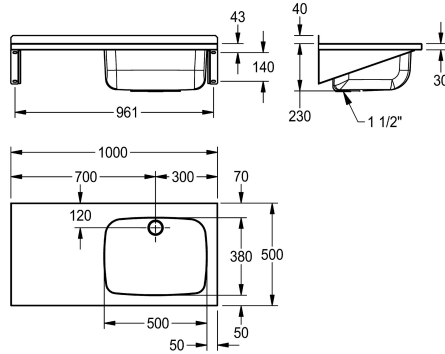

KWC SIRIUS

Utility sink

Modell-Linie: SIRIUS | BS332

Utslagsback | Diskho för flera ändamål

KWC-No.

2000100077

Shelf, left

2000100078

Shelf, right

Avlopps position

Vänster

Höger

Multipurpose sink, for wall mounting, stainless steel, surface satin finished, material thickness 1 mm, seamless welded bowl, without overflow, with 1 1/2" plug waste with plastic overflow pipe, drainage back centric, with tap ledge 70 mm, with 40 mm rear upstand, with drainboard left 450 mm, including mounting material,

including integrated brackets.

Dimension 1000 x 270 x 500 mm (W x H x D)
Bowl dimension 500 x 230 x 380 mm (W x H x D)

Technical Data

Höjd på stänkskydd

40 mm

skål placering

Höger

Skål konstruktion

Radie hörn

Skål.- skål djup

230 mm

Skål finish

Satin yta

Skål - djup

380 mm

Skål - vidd

500 mm

Borstar

WITHOUT BRUSHES

Avlopps position

Vänster

Avlopps tank

Lagra

Galler

Nej

Material

Rostfritt stål

Materialkod

1.4301

Material tjocklek

1 mm

Antal avloppshål

1

Utloppets storlek

G 1 1/2 B

Övergripande djup

500 mm

Total höjd

270 mm

Total bredd

1,000 mm

Bräddavlopp

Stående överfyllna drör

Bakre stående

Nej

Tvätträfflor

Nej

Bräddavlopp

Nej